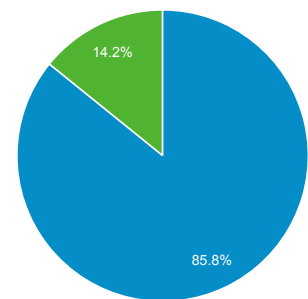

Jan 1, 2013 - Jan 31, 2013

Audience Overview

Overview

230,058 people visited this site

■ New Visitor ■ Returning Visitor

Language	Visits	% Visits
1. en-us	237,482	91.02%
2. en	16,820	6.45%
3. en-gb	2,577	0.99%
4. en-ca	880	0.34%
5. es-es	430	0.16%
6. de-de	212	0.08%
7. es	200	0.08%
8. nl-nl	199	0.08%
9. en-au	176	0.07%
10. fr	165	0.06%